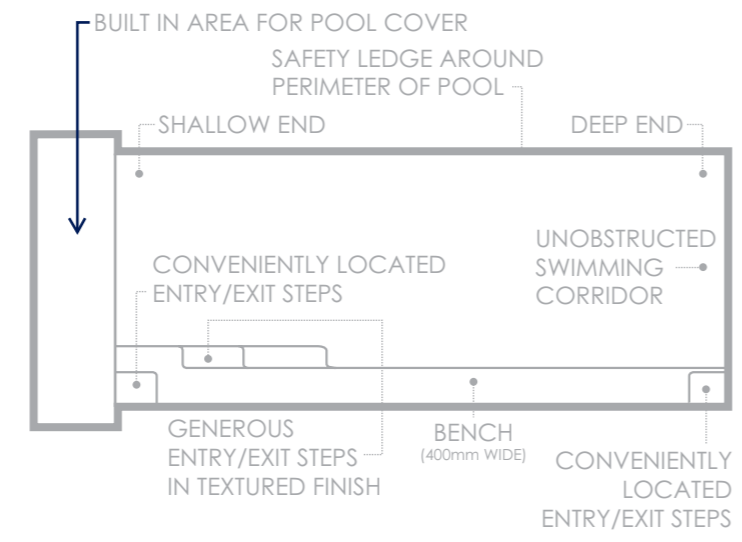

The Reflection with Auto Cover

Leisure Pools have taken the new Reflection into the next generation by adding a built-in housing for an automated pool cover.

The benefits of having a retractable cover will not only improve your heating options but will keep your pool free from leaves and debris, whilst having the ability to be automatically retracted out of site.

Perfect for a variety of climates and surrounds, this design not only offers a tidy environment to store the cover, but also creates efficient use of space by having it built into the pool.

With The Reflection with Auto Cover you really can have the best of both worlds! A functional, stylish and elegantly designed swimming pool with the option to cover your pool in an efficient and easy way.