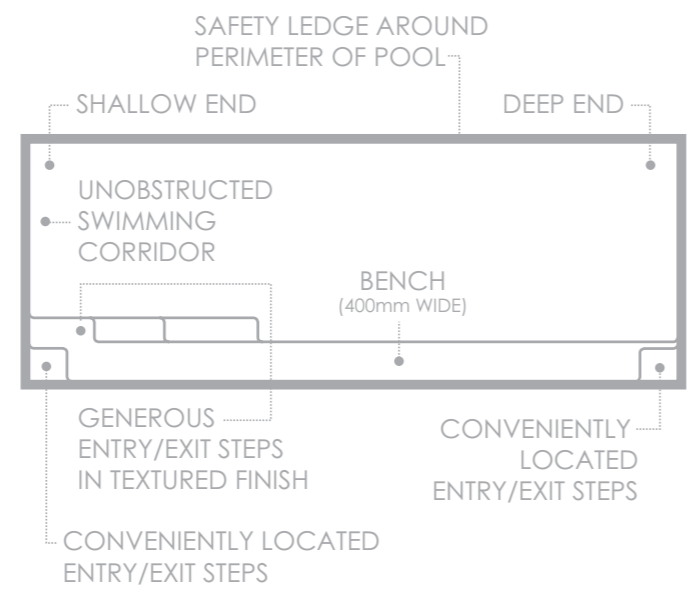

The Harmony

In harmony with your home, in harmony with your landscape, in harmony with your lifestyle, Leisure Pools new Harmony range of swimming pools seem to fit perfectly into any situation.

Leisure Pools have identified a demand from our customers for modern clean lined architecture in swimming pool design. As a result, Leisure Pools have developed the Harmony range of swimming pools.

The Harmony is a rectangle pool with square corners producing a modern and elegant design. There is a bench running the length of the pool with entry and exit points in the shallow and deep ends.

The Harmony is also a deep pool that ensures even the tallest people get a decent swim. The Harmony is 2.90m in width enabling it to fit into home blocks where the width or depth of the block is limited.

By having the full length bench and steps on one side of the pool the design allows the deepest part of the pool to be well away from any house foundations. This can often allow the pool to be situated closer to the home which is a great benefit where space for a pool is limited.

The pool our customers asked us for, the Harmony may be just the pool for you.