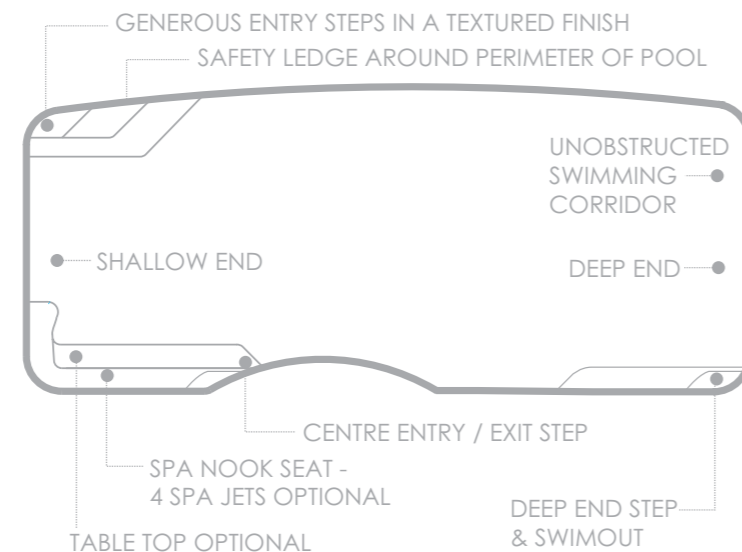

The Moroccan

Leisure Pools Moroccan range is the result of years of research and taking many of the best features a pool can have and putting them all into one stunning package. This is a swimming pool with more features than any other pool in today's market.

The Moroccan is generous in size and stylish in looks and will give your family the lifestyle you have always desired. Through clever design all steps, benches and seating have been kept clear of the centre corridor to provide unobstructed end to end swimming.

Instead of just one entry point The Moroccan has three; one at the shallow end, one on the opposite side at the deep end and a third in the centre of the pool. This allows for versatility in placement of your pool in relation to your house or outside entertainment area with a convenient entry/exit point always nearby.

The Moroccan has excellent seating areas in the pool with a swim out bench and step at the deep end and a more generous corner seating area at the shallow end. Optional spa jets and seat aeration can be installed and there's even an option for an in-pool table making this is a great area to sit back and relax.

The Moroccan is a spacious pool with room for the whole family and comes in a large range of sizes including; 11.7m, 10.4m, 9.4m, 8.2m and 7.3metres in length. Whether playing games, swimming laps or just relaxing and cooling off, The Moroccan will suit all your needs.