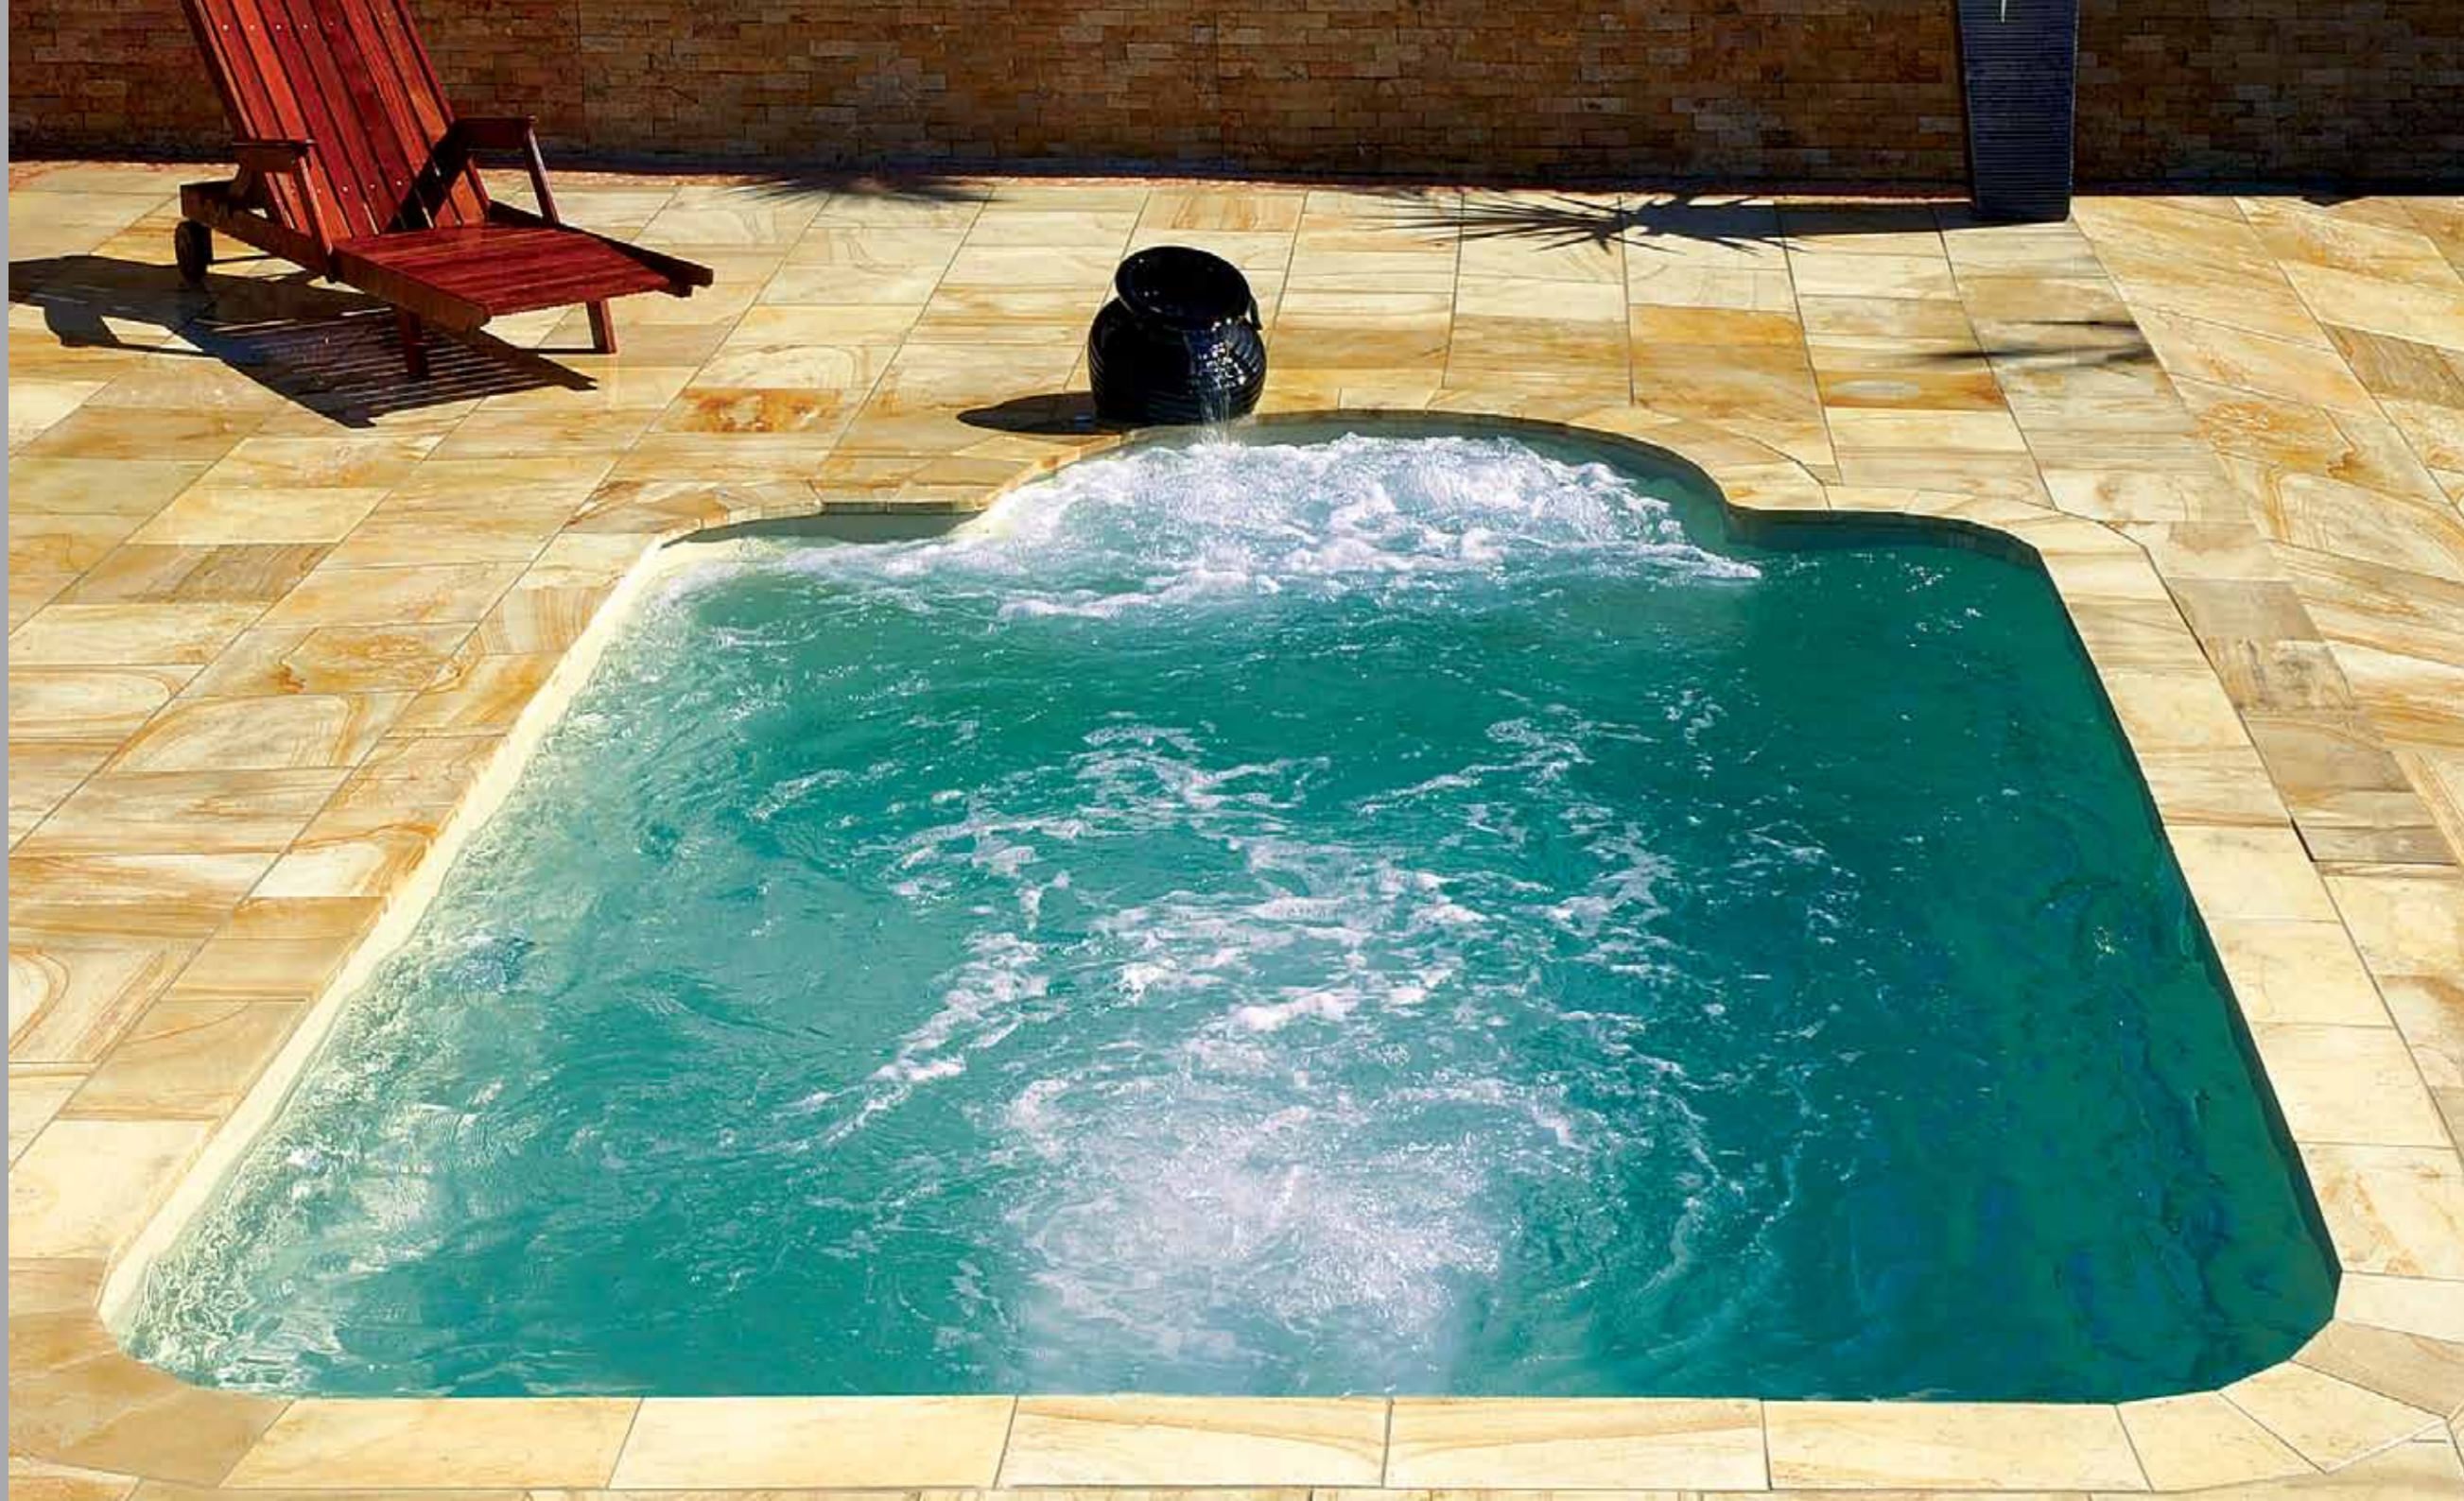

The Courtyard Roman

As its name implies The Courtyard Roman is the ideal centrepiece for that stunning courtyard setting. These days' swimming pools are not just being seen as something great to swim in but also something great to look at. With the Leisure Pools Courtyard Roman as your starting point just imagine the many interesting courtyard scenes that could be created around it.

Here is a pool that not only looks good but can be packed with features. This pool is ideal for a Swim Jet System with the jets being located between the two sets of steps at the shallow end. Swim Jets will enable you to get a good workout swimming against the water rushing past you.

At the other end in the curved seating area you can install Spa Jets and even Seat Aeration to create that massaging hydrotherapy effect you get in a spa and a table can be fitted into the curved seating area to complete the picture. The main body of the pool is great for playing games or simply relaxing and cooling off on hot summer days.

The Courtyard Roman is also suitable for relatively simple heating to enable this entertainment centre to be used all year round. So whether you use this pool as an entertainment area, an exercise centre, a relaxation area or a great looking courtyard centrepiece, this versatile pool ticks all the boxes.