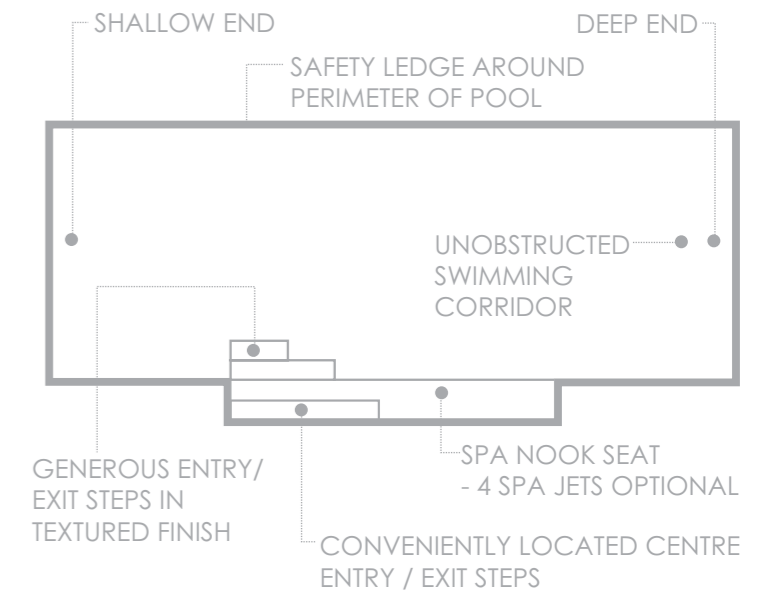

The Elegance

Since its introduction the Leisure Pools 'Elegance' design has changed peoples' perception of what a fibreglass pool can look like.

This bold and innovative design with its ultra modern square corners and clean crisp lines has rapidly become one of the most popular pool designs in the world.

When Leisure Pools first commenced design work on The Elegance, the emphasis was to not only create a new and visually stunning looking pool, but also one that maximised the space inside the pool where you swim.

The Elegance has a large unobstructed centre swimming corridor which is perfect for swimming laps. The central step location also incorporates a generous seating area where optional spa jets can be installed to create a relaxing spa nook.

The pool has generous depths at both deep and shallow ends and comes in sizes of 10 metres, 9,8 ,7 and 6 metre lengths to suit almost any size location.

The Elegance is truly a giant leap forward in modern pool design and may be just the pool for you!