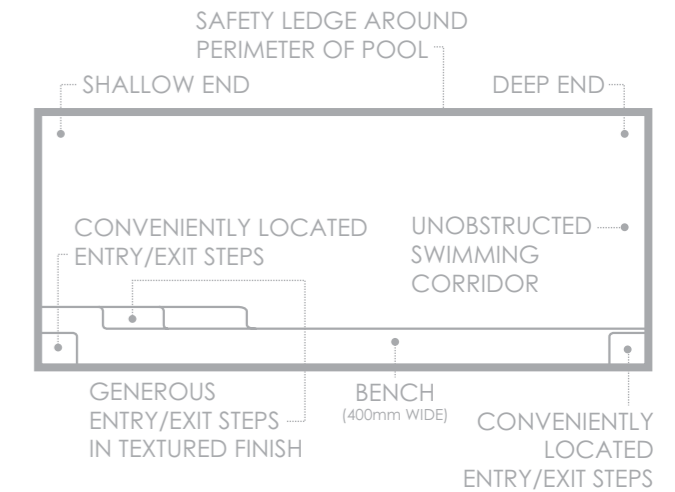

LENGTH	WIDTH	SHALLOW END DEPTH	DEEP END DEPTH
9.00m	3.79m	1.28m	1.78m
8.00m	3.79m	1.28m	1.72m
7.00m	3.79m	1.28m	1.66m