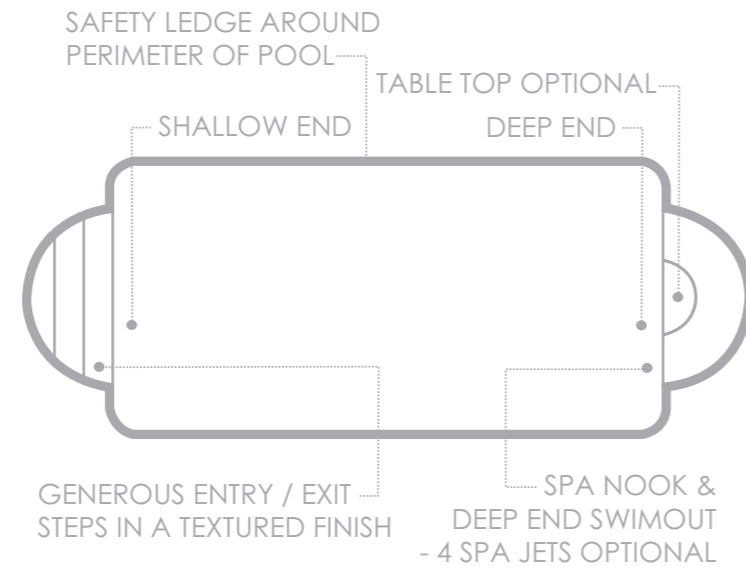

LENGTH	WIDTH	SHALLOW END DEPTH	DEEP END DEPTH
4.98m	3.48m	1.60m	1.60m
4.46m	3.48m	1.60m	1.60m
3.50m	3.48m	1.60m	1.60m

The Roman

Why does one particular design endure for centuries whilst others are soon forgotten? The timeless elegance of the classic Roman style swimming pool is as much in vogue today as it was in the days of Ancient Rome.

The Leisure Pools Roman design is simple, practical and pleasing to the eye. The clever use of the rectangle and two semi-circles also unlocks unlimited possibilities for exciting landscaping concepts.

The Leisure Pools Roman features broad entry steps at the shallow end and a seating area at the deep end. The seating area at the deep end can also be fitted with optional spa jets and pool table.

Leisure Pools has maintained a pool width of 3.5metres through all the sizes in the Roman Range. Primarily this has been done to enable the pool to fit into the many situations where pool width is critical. This has been done without compromising the very balanced look that makes this pool so appealing.