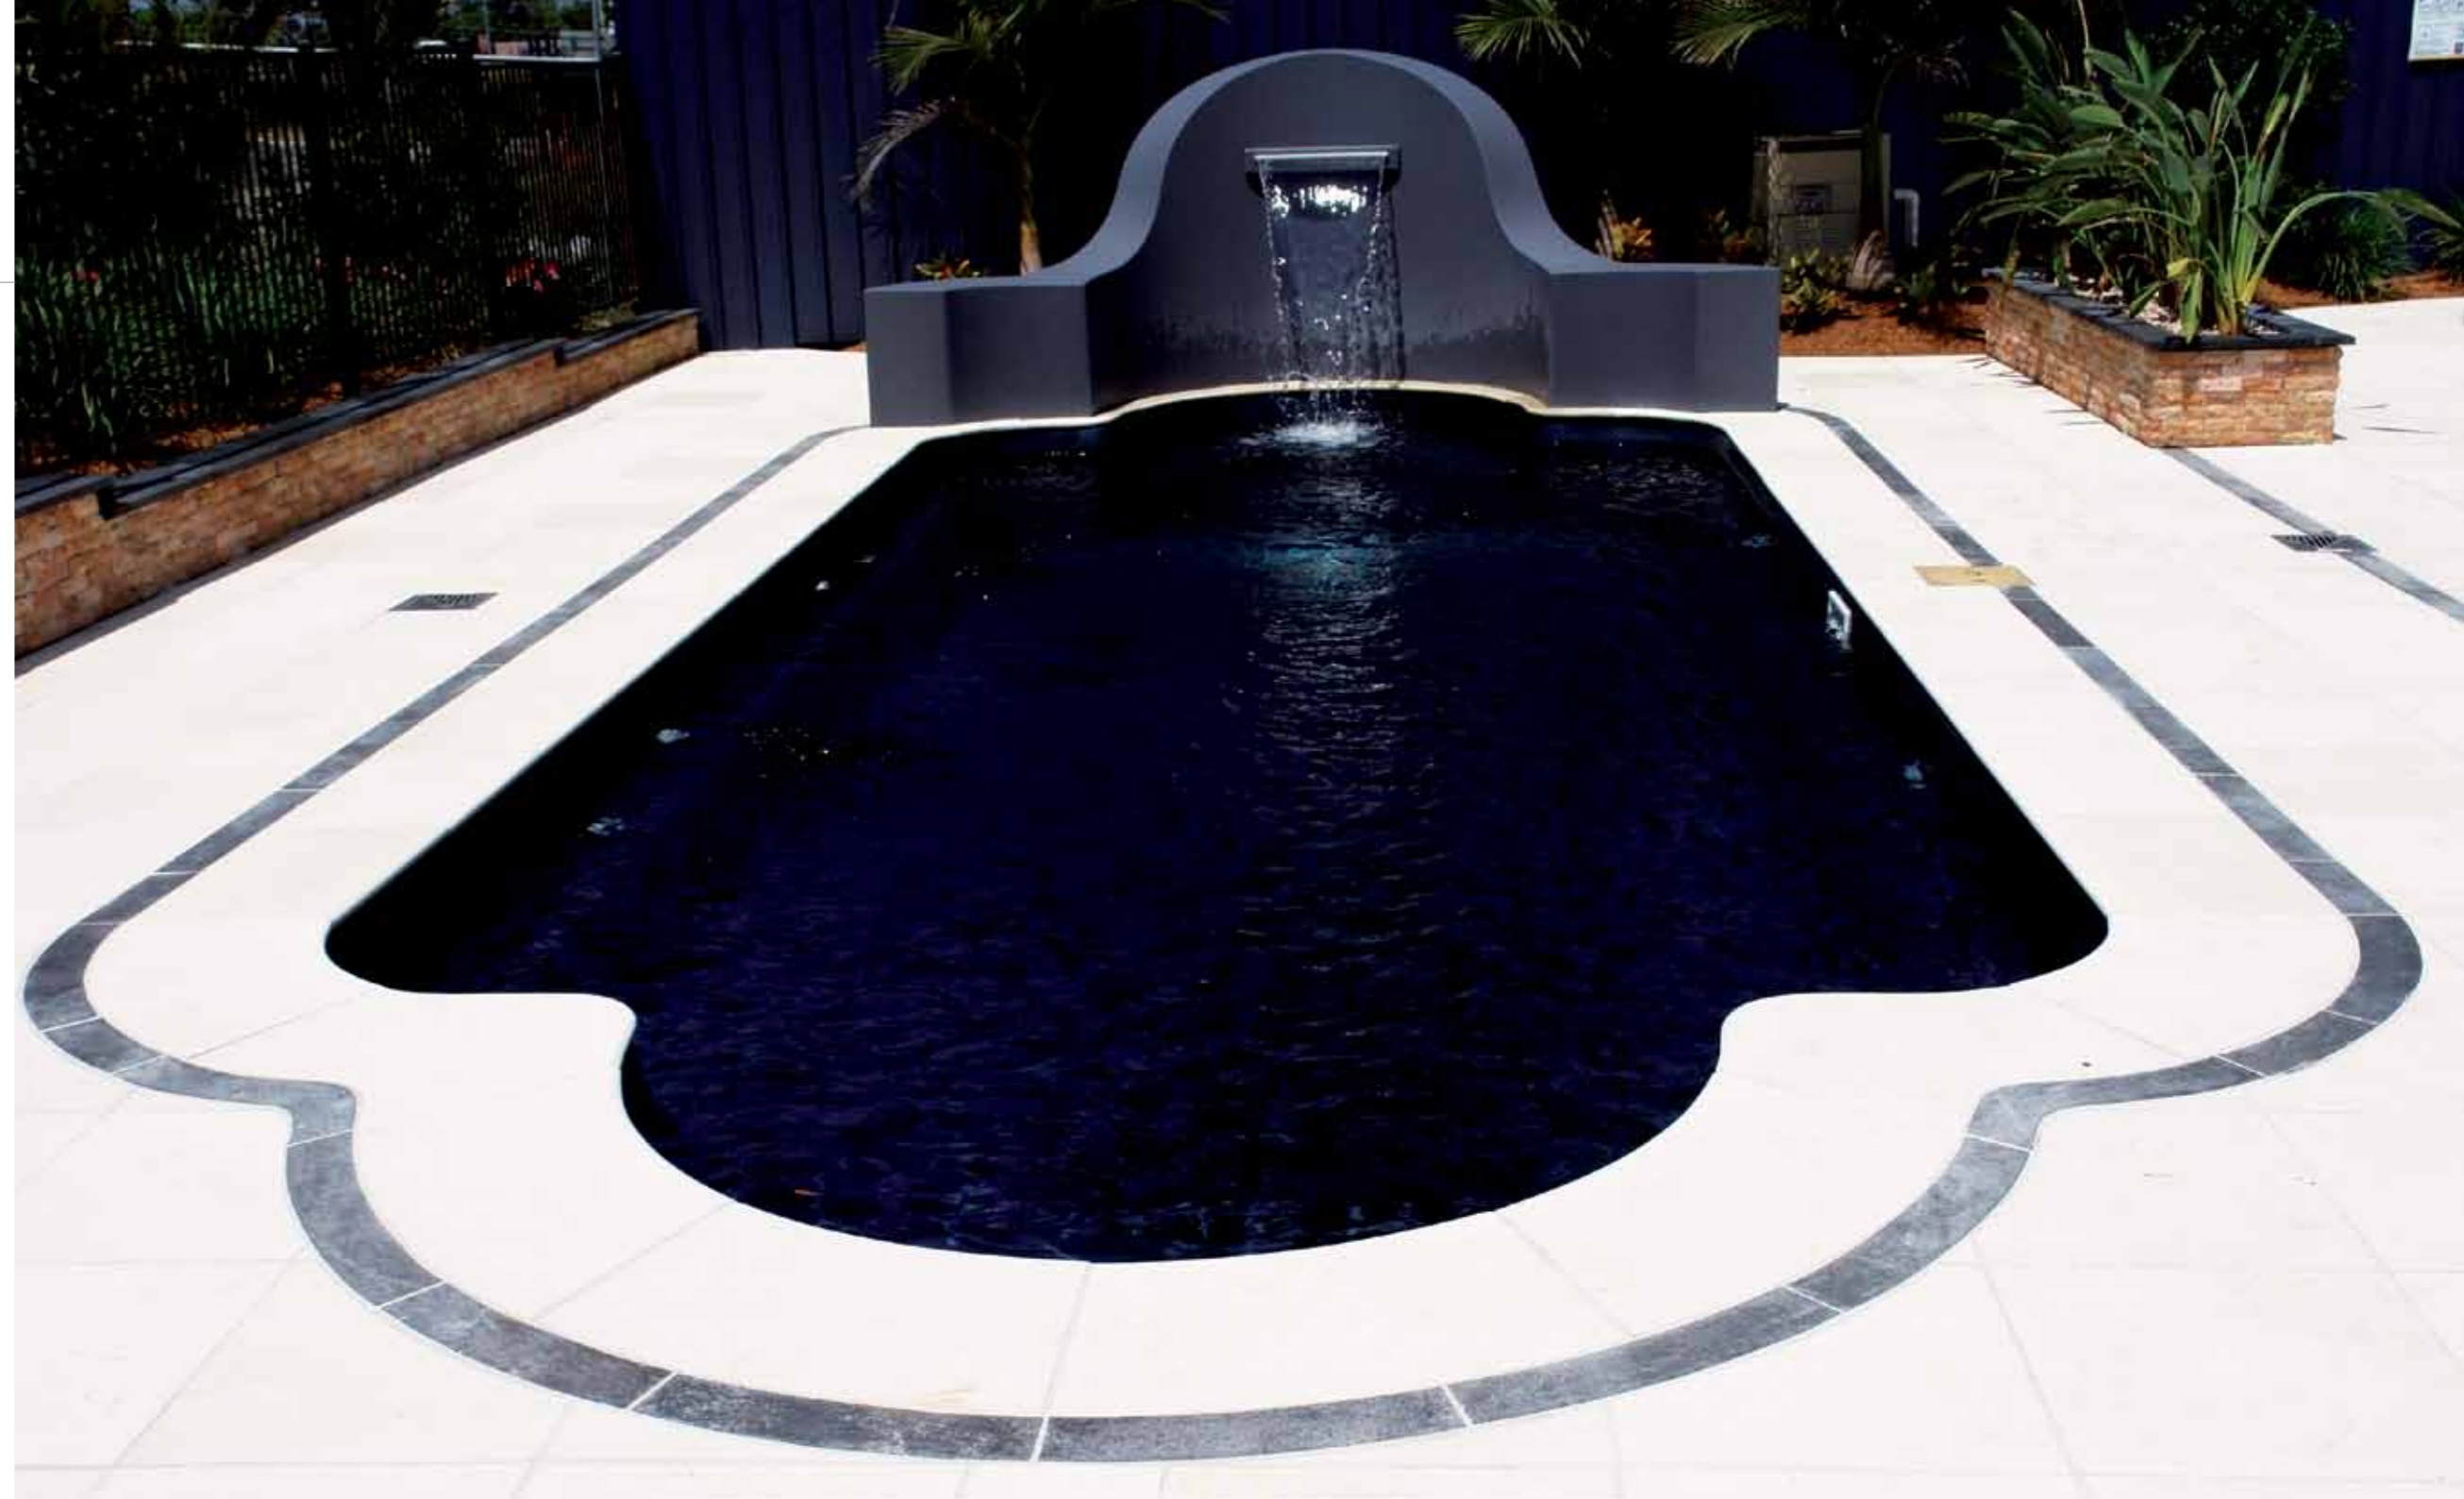

LENGTH	WIDTH	SHALLOW END DEPTH	DEEP END DEPTH
4.98m	3.48m	1.60m	1.60m
4.46m	3.48m	1.60m	1.60m
3.50m	3.48m	1.60m	1.60m

The Roman

Why does one particular design endure for centuries whilst others are soon forgotten? The timeless elegance of the classic Roman style swimming pool is as much in vogue today as it was in the days of Ancient Rome.

The Leisure Pools Roman design is simple, practical and pleasing to the eye. The clever use of the rectangle and two semi-circles also unlocks unlimited possibilities for exciting landscaping concepts.

The Leisure Pools Roman features broad entry steps at the shallow end and a seating area at the deep end. The seating area at the deep end can also be fitted with optional spa jets and pool table.

Leisure Pools has maintained a pool width of 3.5metres through all the sizes in the Roman Range. Primarily this has been done to enable the pool to fit into the many situations where pool width is critical. This has been done without compromising the very balanced look that makes this pool so appealing.

LENGTH	WIDTH	SHALLOW END DEPTH	DEEP END DEPTH
9.20m	3.50m	1.21m	1.63m
8.00m	3.50m	1.22m	1.56m
7.00m	3.50m	1.26m	1.54m

The Courtyard Roman

As its name implies The Courtyard Roman is the ideal centrepiece for that stunning courtyard setting. These days' swimming pools are not just being seen as something great to swim in but also something great to look at. With the Leisure Pools Courtyard Roman as your starting point just imagine the many interesting courtyard scenes that could be created around it.