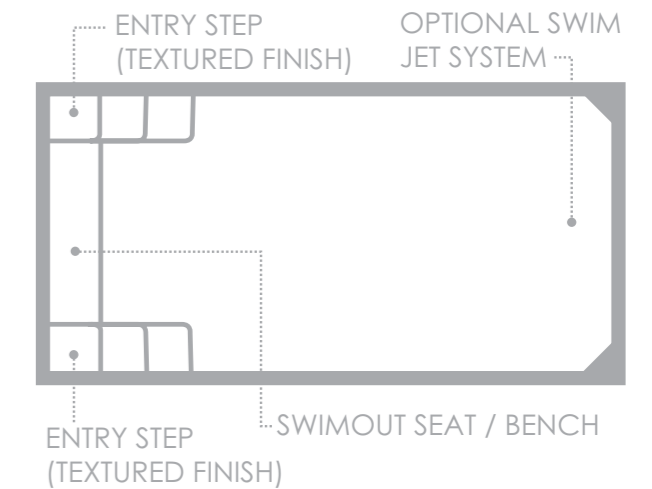

LENGTH	WIDTH	SHALLOW END DEPTH	DEEP END DEPTH
4.60m	2.20m	1.20m	1.20m