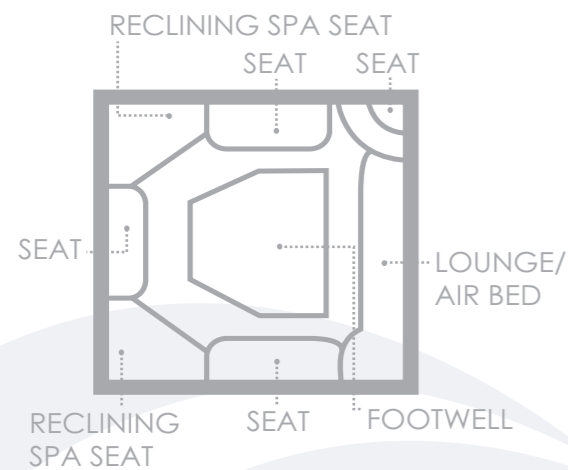

The Riviera Spa

For centuries, people have recognised the rejuvenating healing powers of warm water. Today, Leisure Pools takes an innovative approach to the art of warm water healing or hydrotherapy.

Spend just a few moments in Leisure Pools' Riviera Spa and you're likely to experience less stress, improved circulation, better sleep and fewer symptoms of arthritis and back pain.

The Leisure Pools Riviera Spa has strategically placed jets and ergonomically correct seating to create an ideal place for practicing a variety of calming, comforting and healing routines.

The Riviera Spa is available in all the colours that are available for the pools enabling you to colour match your pool and spa combination.

LENGTH	WIDTH	SHALLOW END DEPTH	DEEP END DEPTH
2.20m	2.20m	.97m	.97m