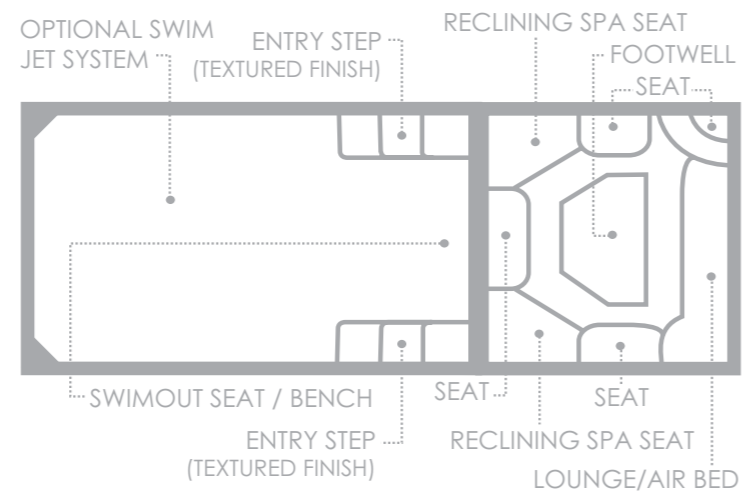

The Riviera is in fact a Twin Zone pool that is divided into a Spa section and a Swim section, separated by a spill over bridge between the two sections.

The Spa section is a full sized spa with ample seating for 6 adults and includes 2 contoured turbo seats that can produce a concentrated massaging effect on your back and shoulders as well as a full sized layback recliner lounge for a full body hydrotherapy effect. There are 3 additional seats that can have back massaging jets along with a conveniently located step that makes for easy entry and exit from the spa. The water jets and air delivery system can be customised to your liking.

The Swim section can be simply used as a 'cool off' pool or can be turned into a vigorous exercise centre with the addition of a Swim Jet System. The Swim Jets can make it seem like you're swimming in an endless ocean. With a set of steps on either side of the swim section your entry and exit from this section is also convenient and easy.

Here is a pool that is ideal for those limited access areas as well as Courtyards, Patios, even Rooftops! With the right options this pool can be made to suit a variety of uses and adapt to the lifestyle you want. The pool is an ideal size for effective heating and both sections can be heated independently of each other.