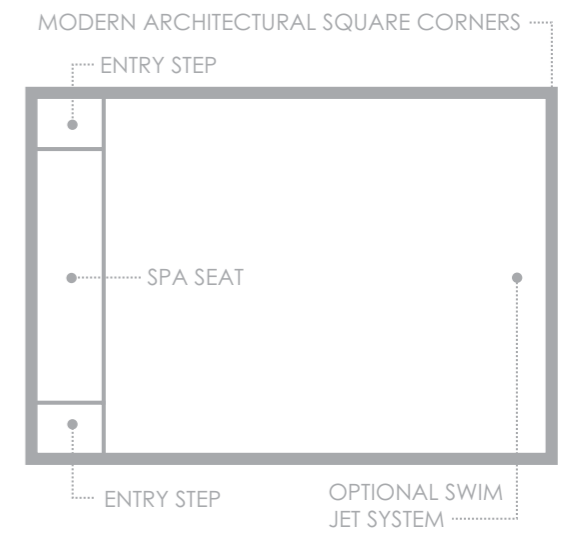

LENGTH	WIDTH	SHALLOW END DEPTH	DEEP END DEPTH
4.98m	3.48m	1.60m	1.60m
4.46m	3.48m	1.60m	1.60m
3.50m	3.48m	1.60m	1.60m