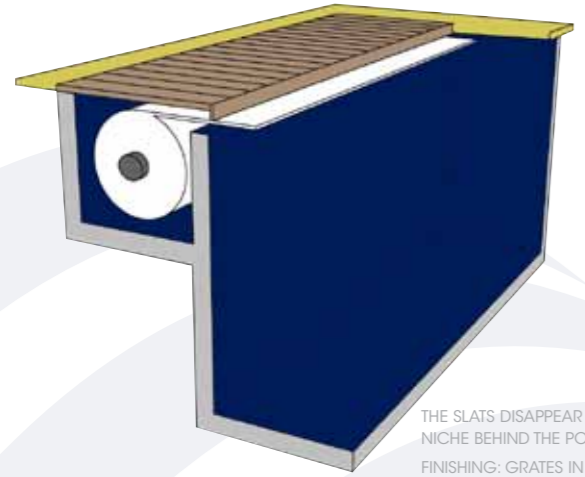

LENGTH	WIDTH	SHALLOW END DEPTH	DEEP END DEPTH
9.92m	4.06m	1.28m	1.78m
8.92m	4.06m	1.28m	1.72m
7.92m	4.06m	1.28m	1.66m

*PLUS ROLLER COVER BOX

THE SLATS DISAPPEAR INTO A NICHE BEHIND THE POOL
FINISHING: GRATES IN PLASTIC OR WOOD