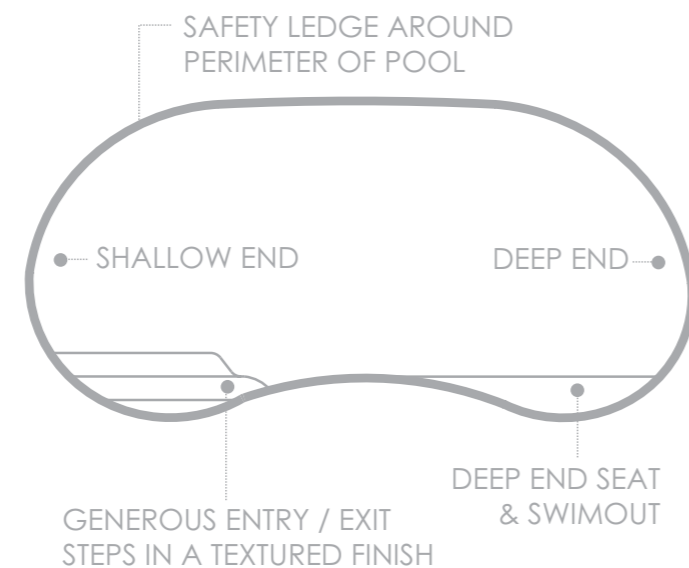

The Tuscan

Swimming Pools that feature a freeform design have always been a popular choice amongst pool owners. This type of design seems to epitomise a casual and relaxed feeling that many enjoy in their home.

The Tuscan's freeform shape can adapt to any theme you may wish to create with your swimming pool area. The Tuscan is a delight to landscape around and lends itself readily to combine with rockeries and tropical plants, waterfalls, timber decks and natural stone surrounds. At the same time it will look equally impressive surrounded by paving tiles and neat cropped hedges in a more formal design.

Freeform designs fit perfectly in just about any pool site but are particularly adaptable to difficult corner sites where the freeform shapes afford considerable versatility of placement. The free flowing curves allow you to manoeuvre the pool into places that many other more formal shapes won't fit.

The Tuscan has generous sized steps into the pool at the shallow end and a bench seat swim-out at the deep end. Even though the pool seems quite curved there is a full length unobstructed swimming corridor down the centre of the pool which affords the ability to swim laps.

You can just imagine The Tuscan creating your very own oasis in your home.