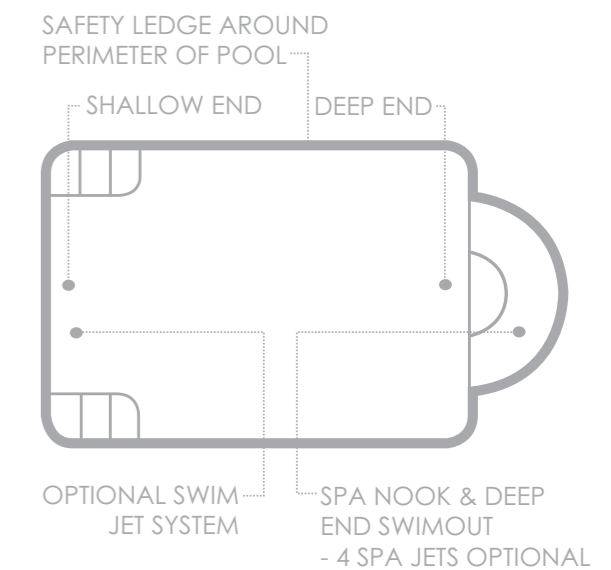

LENGTH	WIDTH	SHALLOW END DEPTH	DEEP END DEPTH
6.00m	3.50m	1.26m	1.54m