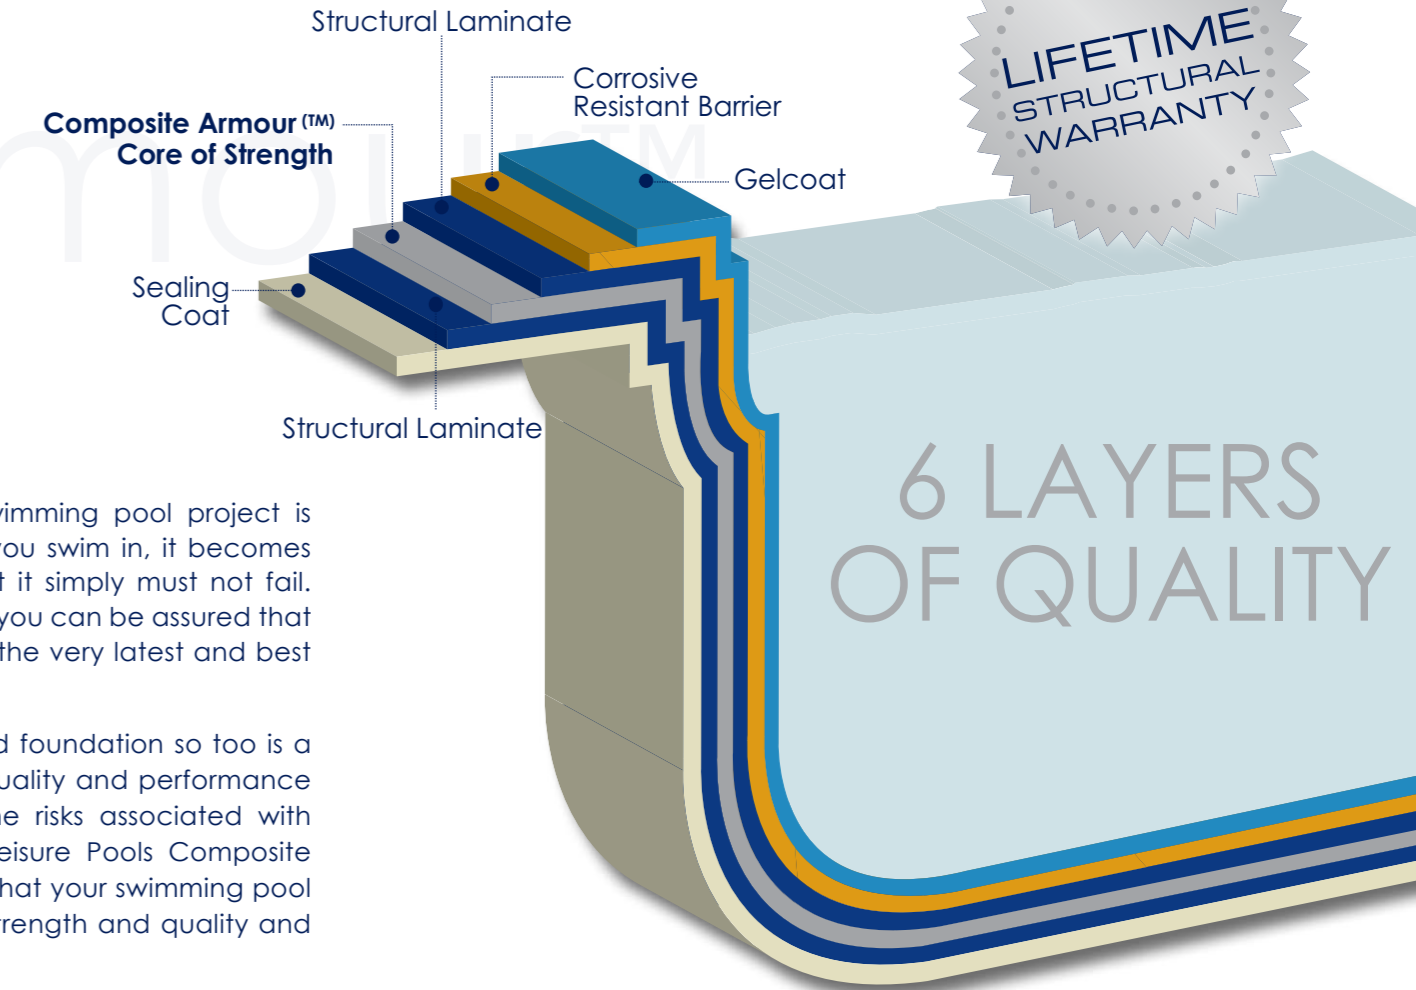

Leisure Pools Composite Armour™ = Lifetime Warranty

Leisure Pools has never been satisfied with just building a good swimming pool. Our aim has always been to build the best composite pool in the world. The companies continued investment in research and development has resulted in the perfecting of our latest accomplishment in technology – Composite Armour™ – our core of strength.

This is totally new technology in composite swimming pool manufacture. This patented new technology is designed to significantly reinforce the composite swimming pool with a strategically integrated laminate that consists of a blend of Dupont™ Kevlar®, Carbon Fibre and Bassalt Fibre. We call it our core of strength.

High performance fibres have been used in many cutting edge applications. Dupont™ Kevlar® is used in bullet proof vests, body armour, military vehicles, wind turbines and aerospace applications. Carbon Fibre and Bassalt Fibre is used in aerospace and high performance automotive applications. When combined through Leisure Pools Patented new technology, Composite Armour™ brings a new level of performance to the production of composite swimming pools.

By using Composite Armour™ in the pool shell laminate, we have been able to achieve tremendous improvement in flexural and tensile strength compared with normally constructed fibreglass pools. This has enabled Leisure Pools to provide a Lifetime Structural Warranty on all of its composite swimming pools.

The most important single component in any swimming pool project is the actual pool shell itself. It contains the water you swim in, it becomes the centre piece of all your landscaping, in short it simply must not fail. Now with Leisure Pools Lifetime Structural Warranty you can be assured that your composite swimming pool shell is made with the very latest and best technology in the world.

Remember, just as a good house is built on a solid foundation so too is a good swimming pool installation, built upon the quality and performance of the pool shell. It goes without saying that the risks associated with using an inferior pool shell are just too great. Leisure Pools Composite Armour™ will give you peace of mind in knowing that your swimming pool project will start with a pool shell of outstanding strength and quality and a Lifetime Warranty.

- BENCHMARKED
  RAW MATERIALS
- IN-HOUSE
  LABORATORY
  TESTING OF RAW
  MATERIALS
- PATENTED
  COMPOSITE
  ARMOUR™
  CORE OF
  STRENGTH
- TOTAL QUALITY
  CONTROL OF
  PRODUCTION
  PROCESS
- ULTRA-SONIC
  THICKNESS TESTED
  SWIMMING
  POOLS
- FLEXURAL AND
  TENSILE
  STRUCTURAL
  STRENGTH
  LAMINATE
  TESTING
- ACCELERATED
  LAMINATE
  PERFORMANCE
  TESTING

DuPont (TM) Kevlar(R) is a registered trademark of DuPont (TM)

“ The most important single component in any swimming pool project is the actual pool shell itself ”