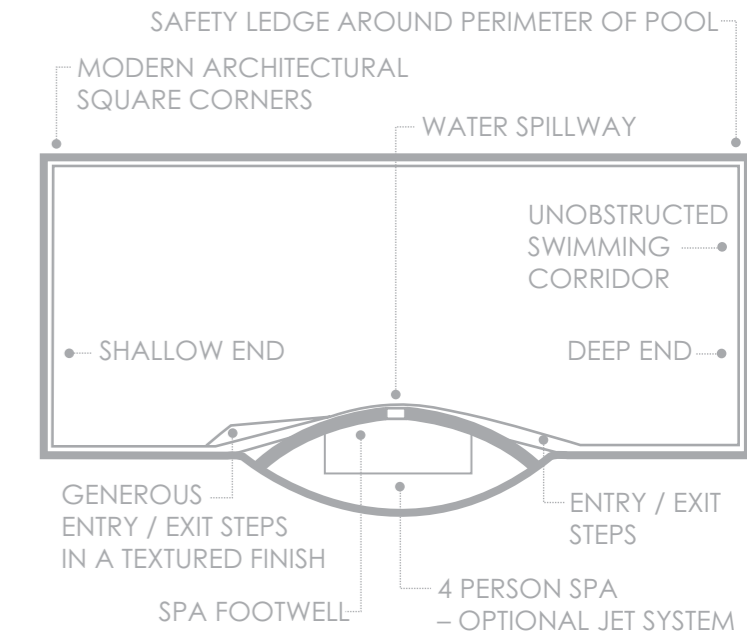

LENGTH	WIDTH	SHALLOW END DEPTH	DEEP END DEPTH
10.00m	4.40m	1.23m	1.82m
9.00m	4.40m	1.26m	1.77m
8.00m	4.40m	1.29m	1.76m